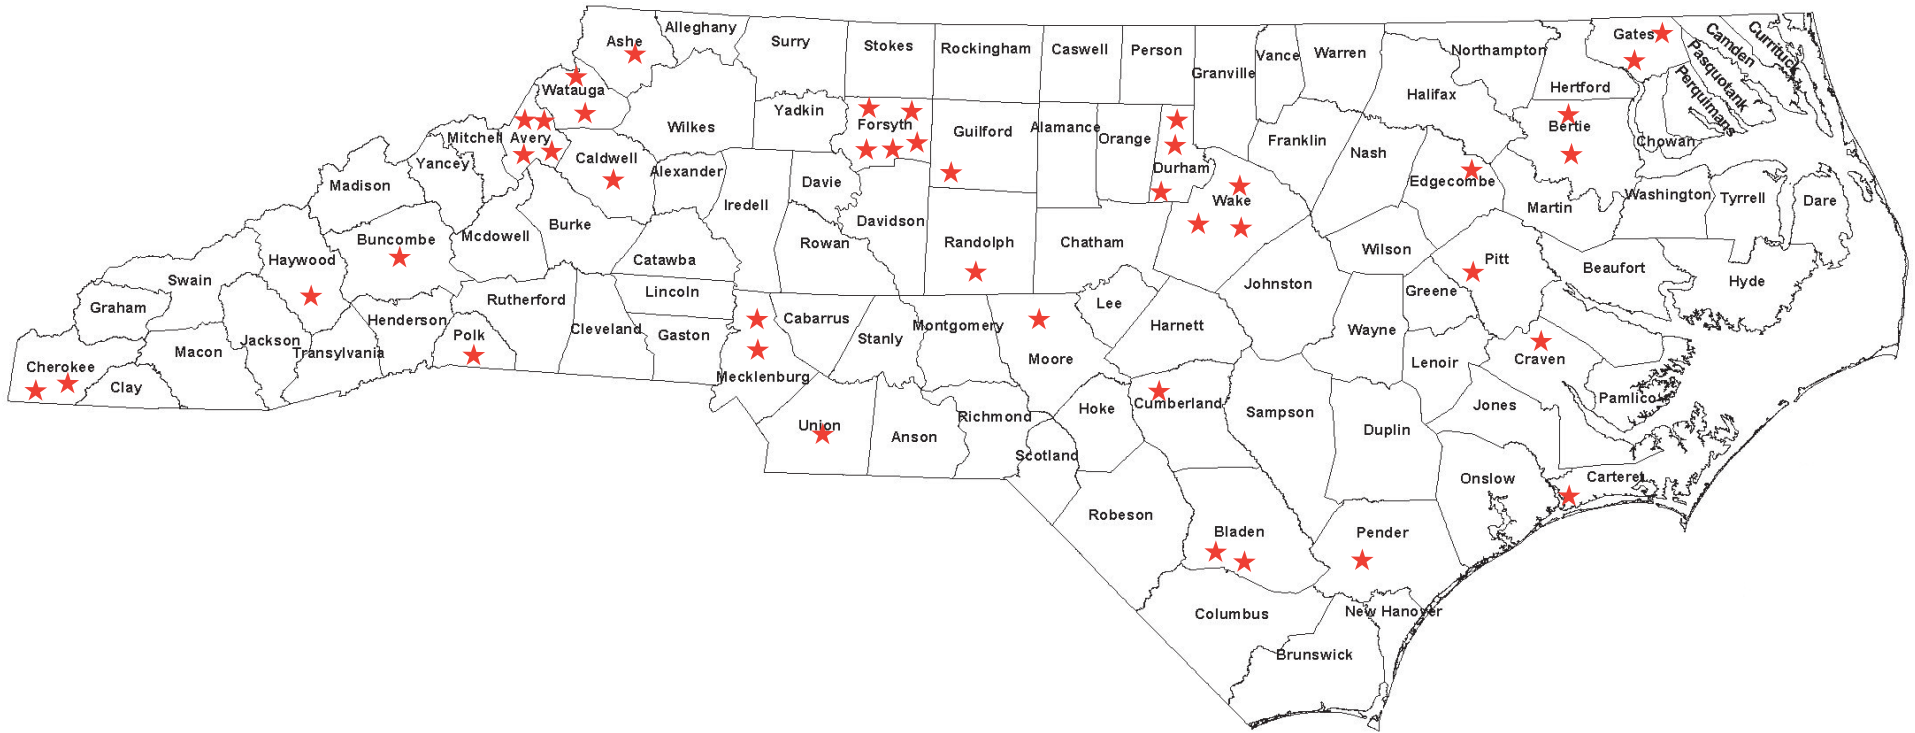

North Carolina A+ Schools 1995 - 2008

ASHE COUNTY

Westwood Elementary School, West Jefferson, NC (PK-6)

AVERY COUNTY

Avery Middle School, Newland, NC (6-8)
 *Banner Elk Elementary School, Banner Elk, NC (PK-5)
 *Beech Mountain Elementary School, Elk Park, NC (K-8)
 Cranberry Middle School, Elk Park, NC (6-8)

BUNCOMBE COUNTY: ASHEVILLE CITY

Claxton Elementary School, Asheville, NC (K - 5)

CALDWELL COUNTY

*Davenport A+ School, Lenoir, NC (PK-5)

CARTERET COUNTY

*White Oak Elementary School, Cape Carteret, NC (K-5)

EDGECOMBE COUNTY

*Patillo A+ School, Tarboro, NC (4-6)

GATES COUNTY

*Gatesville Elementary School, Gatesville, NC (K-5)
 *T.S. Cooper Elementary School, Sunbury, NC (PK-5)

GUILFORD COUNTY

*Parkview A+ Magnet School, High Point, NC (PK-5)

*Denotes one of the original 25 A+ Schools Program pilot sites in 1995